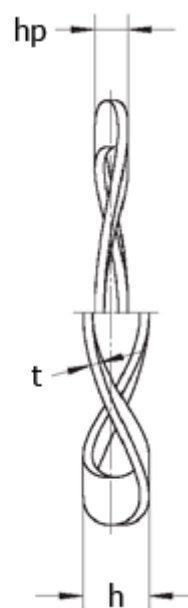

Data Sheet

Article number: 22012410

Description: Wave washer L&M 45x37x0,5 K2
for bearing : 6204, 16005

Measures

d1	= 37.00	Weight (kg) / 100 pcs = 0.210
d2	= 44.80	
F (N) at hp	= 700.0	
For bearing	= 6204	
h	= 3.0	
hp	= 1.25	
t	= 0.50	
Waves	= 5	